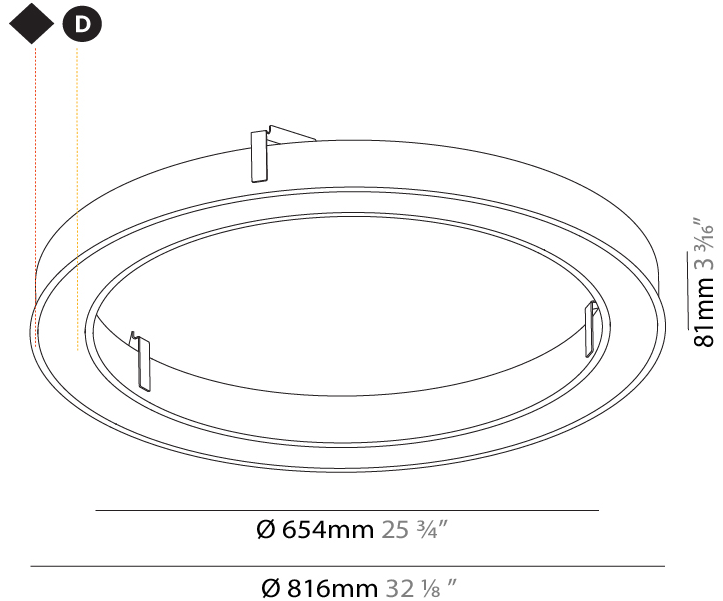

#### PHYSICAL

Shape: Round
Diameter (mm): 800
Diameter (in): 31 1/2
Height (mm): 90
Height (in): 3 9/16
Max. Overall Height (mm): 2090
Max. Overall Height (in): 82 5/16
Light Distribution: Direct
Weight (kg): 6.772
Weight (lbs): 14.93
Diffuser: PMMA - Opal or Micro-Prism
Fixture Finish: SSR / BKV / CWI / CRY / HAB / LAG / UFT / ITA / RUA / RUR / MIC / FTG / MYG / TWT / LOD / PUS / FRO / FUP / KIA / POP / BLS / SPG / MEY / GOH / GUM / CHC / COM / ABZ / JAG / OBR / MOS / ROR
Fixture Material: Aluminum
Cable Details: 2000mm or 6000mm Transparent Cable

#### PHYSICAL

Shape: Round
Diameter (mm): 816
Diameter (in): 32 1/8
Height (mm): 81
Height (in): 3 3/16
Min. Recessing Depth (mm): 120
Min. Recessing Depth (in): 4 3/4
Light Distribution: Direct
Weight (kg): 6.755
Weight (lbs): 14.89
Diffuser: PMMA - Opal or Micro-Prism
Fixture Finish: SSR / BKV / CWI / CRY / HAB / LAG / UFT / ITA / RUA / RUR / MIC / FTG / MYG / TWT / LOD / PUS / FRO / FUP / KIA / POP / BLS / SPG / MEY / GOH / GUM / CHC / COM / ABZ / JAG / OBR / MOS / ROR
Fixture Material: Aluminum
Cut-out Measurements: 807mm / 31 3/4" x 663mm / 26 1/8"

#### RATINGS AND CERTIFICATIONS

Certified By: Certified for North American Standards
IP rating: IP20

807mm x 663mm  
31 3/4" x 26 1/8"

120mm  
4 3/4"

10 - 30mm  
3/8" - 1 3/16"

PROJECT	_____
TYPE	_____
SPECIFIER	_____
QUANTITY	_____
DATE	_____

#### PHYSICAL

Shape: Round
Diameter (mm): 800
Diameter (in): 31 1/2
Height (mm): 90
Height (in): 3 9/16
Light Distribution: Direct
Weight (kg): 6.814
Weight (lbs): 14.99
Diffuser: PMMA - Opal or Micro-Prism
Fixture Finish: SSR / BKV / CWI / CRY / HAB / LAG / UFT / ITA / RUA / RUR / MIC / FTG / MYG / TWT / LOD / PUS / FRO / FUP / KIA / POP / BLS / SPG / MEY / GOH / GUM / CHC / COM / ABZ / JAG / OBR / MOS / ROR
Fixture Material: Aluminum